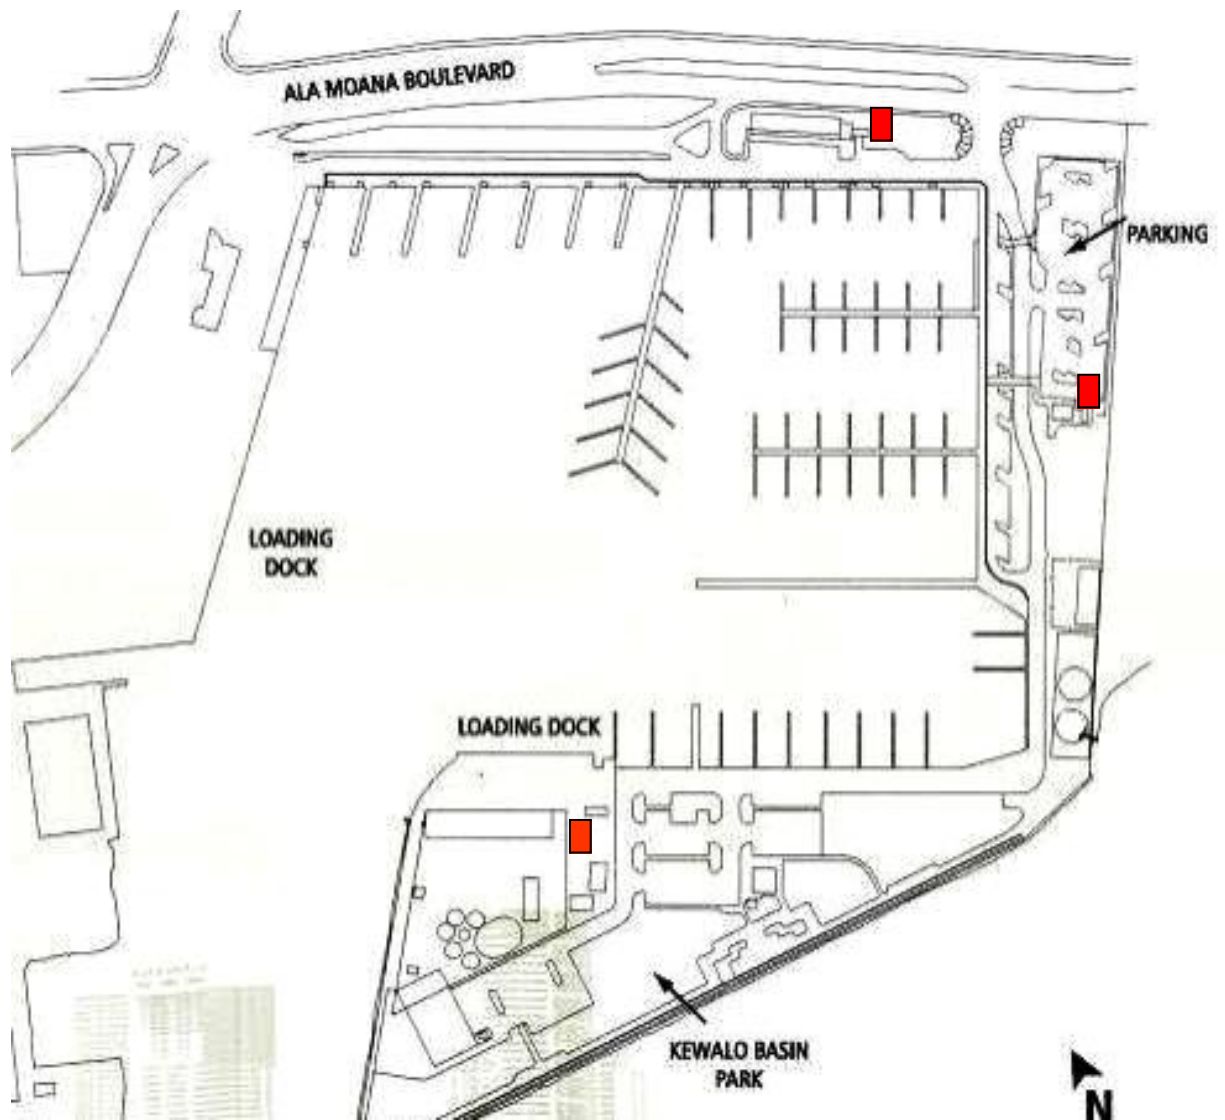

KEWALO BASIN HARBOR/AHUI STREET

Key Code:

- 6 cubic yard
- 3 cubic yard

59 Ahui St.